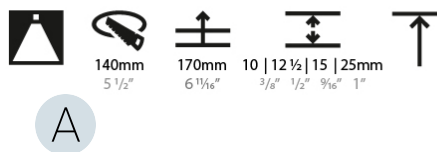

OPTICAL

Reflector°: 10
 Optic°: Lens Pack - No Lens / Linear Spread Lens / Honeycomb / Spread Lens
 Upon Request: Special Beam Angles

RATINGS AND CERTIFICATIONS

382, F 416-247-9319, www.zaneen.com
 Certified and Compliant for North American Standards
 IP rating: IP20