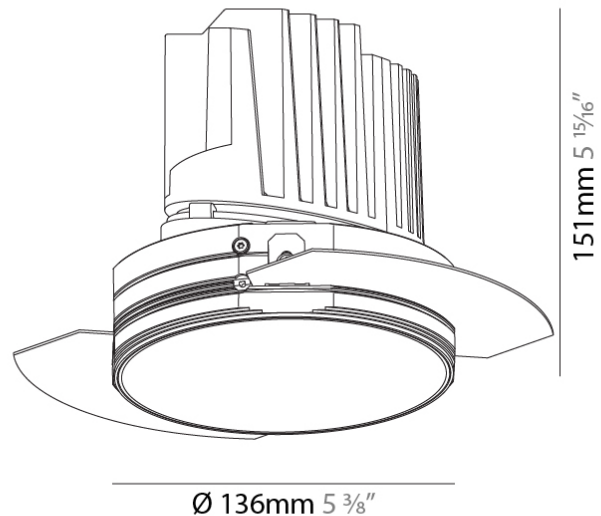

GENERAL

Series: Bioniq
 Subseries: Bioniq Round Deep
 Brand: Prolicht
 Division: Architectural
 Mounting Type: Trimless
 Mounting Location: Ceiling
 Subcategory: Downlight

PHYSICAL

Shape: Round
 Diameter (mm): 136
 Diameter (in): 5 3/8
 Height (mm): 151
 Height (in): 5 15/16
 Ceiling Thickness (mm): 10 / 12.5 / 15 / 25
 Ceiling Thickness (in): 3/8 or 1/2 or 9/16 or 1
 Min. Recessing Depth (mm): 170
 Min. Recessing Depth (in): 6 11/16
 Light Distribution: Downlight
 Weight (kg): 1.073
 Weight (lbs): 2.36
 Fixture Finish: SSR / BKV / CWI / CRY / HAB / UFT / ITA / RUA / FTG / MYG / LOD / PUS / FRO / FUP / KIA / POP / BLS / SPG / MEY / GOH / GUM / CHC / COM / ABZ / JAG / OBR / MOS / ROR
 Fixture Material: Aluminum Die Cast
 Cut-out Measurements: \varnothing 140mm / 5 1/2"
 Upon Request: Unique Ceiling Thickness

OPTICAL

Reflector°: 10
 Optic°: Lens Pack - No Lens / Linear Spread Lens / Honeycomb / Spread Lens
 Upon Request: Special Beam Angles

RATINGS AND CERTIFICATIONS

382, F 416-247-9319, www.zaneen.com
 Certified and Compliant for North American Standards
 IP rating: IP20